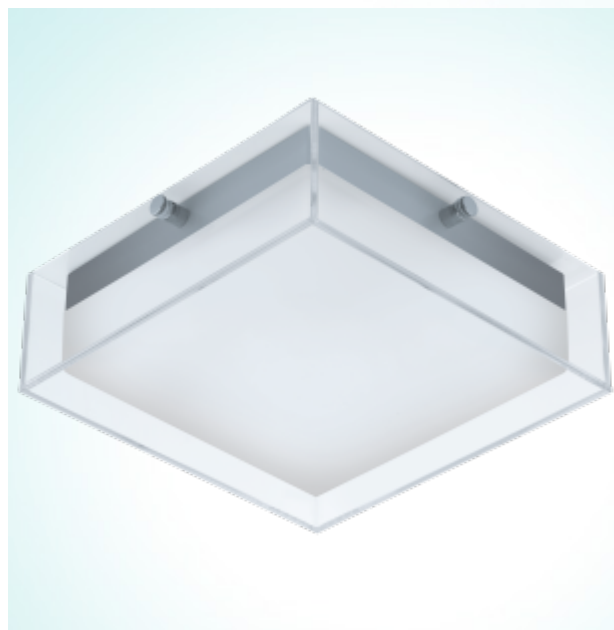

94874

INFESTO

General Information

Article: 94874
Lighting Type: wall / ceiling luminaire
EAN Code: 9002759948740

Dimensions

Depth: 250 mm
Height: 250 mm
Overhang: 85 mm
Weight: 2.477 kg

Illuminant

Socket: LED
Illuminant: LED
Delivery: incl.
Wattage: 8,2W
Luminous Flux: 820 lm
Luminous Colour: 3000K warm white
Average Lifetime: 25,000 h
LED changeable: yes
Energy Efficiency: A+

Material & Colour

Enclosure Material: plastic, steel
Enclosure Colour: silver
Glass / Shade Material: glass, plastic
Glass / Shade Colour: clear, anthracite

Technical Information

Protection Rating: IP44
Protection Class: 1
Line Voltage: 220-240V,50/60Hz
Operation Voltage: 220-240V,50/60Hz

LED

Technical changes reserved